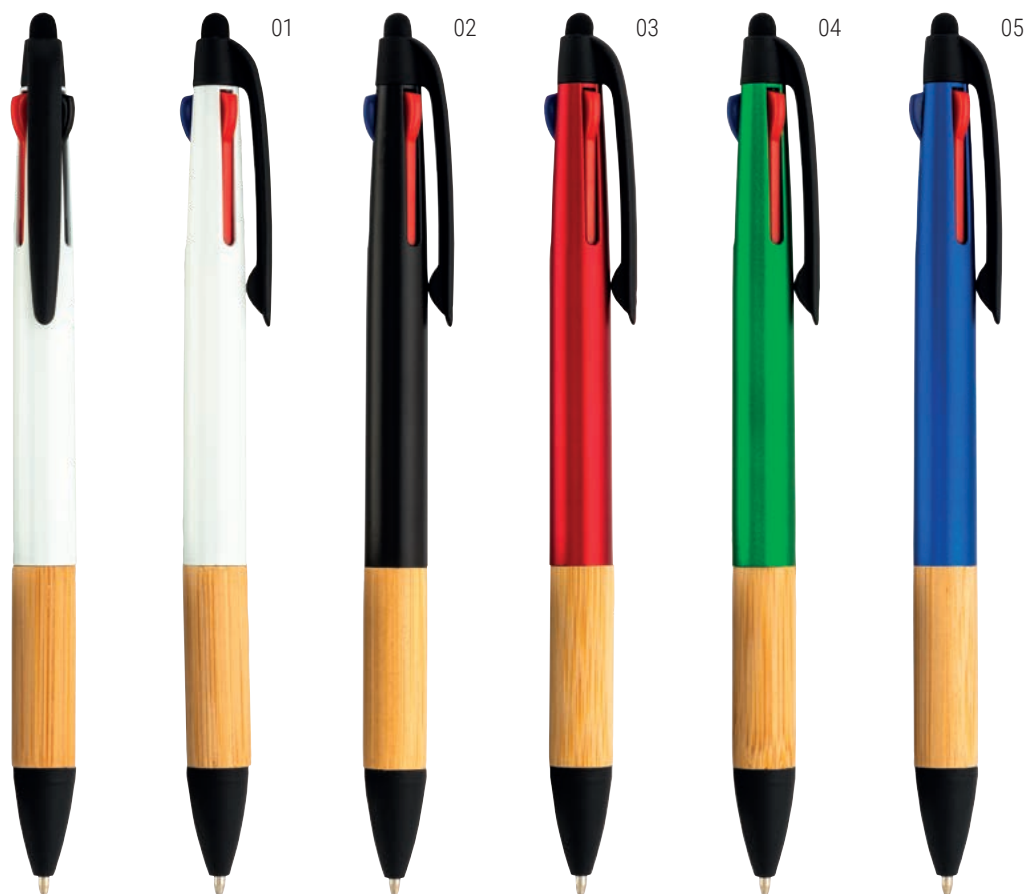

BAMBOO
PEN

24813

Penna a scatto in plastica con 3 refills, con gommino per touch screen, impugnatura in bambù • Plastic click pen with 3 refills, with touch screen rubber, bamboo grip • Stylo à bille en plastique avec 3 recharges, avec gomme pour écran tactile, grip bambou

∅ 1,2 x h 15 cm - Bamboo and Metal 50/1000

PRINT laser printing / SF