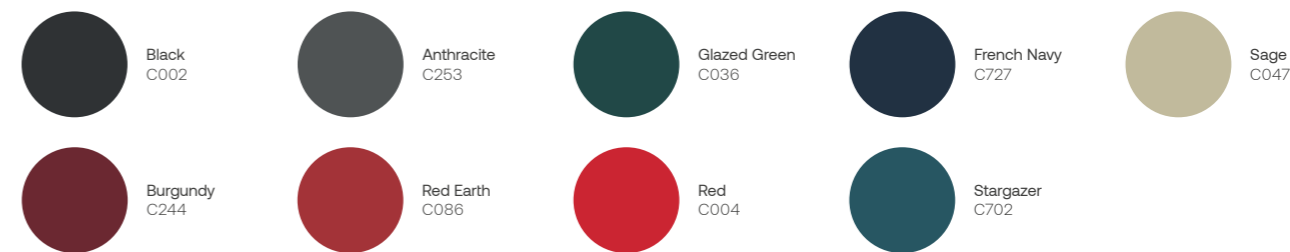

Medium fit

XXS - 5XL*

230 GSM

Whites

- White* C001
- Natural Raw C054

Colours

- Black* C002
- Anthracite C253
- Glazed Green* C036
- Stargazer C702
- Aloe C089
- French Navy* C727
- Ocean Depth C710
- Royal Blue C230
- Sky Blue C232
- Lavender* C063
- Kaffa Coffee C085
- Burgundy* C244
- Red Earth C086
- Red* C004
- Day Fall C087
- Bright Orange C013
- Spectra Yellow C204
- Orchid Flower C068
- Cotton Pink C005

Essential heathers

- Dark Heather Grey C651
- Mid Heather Grey C650
- Black Heather Mid Grey C598
- Heather Grey* C250
- Cream Heather Grey* C680
- Dark Heather Blue C652

*4XL and 5XL available in selected colours. Please check our website for availability.

The unisex long sleeve polo

Medium fit

XXS - 3XL

230 GSM

Description

Same description as Prepster STPU331
 1x1 rib at sleeve hem

Fabric & composition

Piqué
 100% organic ring-spun combed cotton

Colours

Whites

Essential heathers

Core

Stella Elliser STPW333

The women's polo

Fitted

XS - XXL