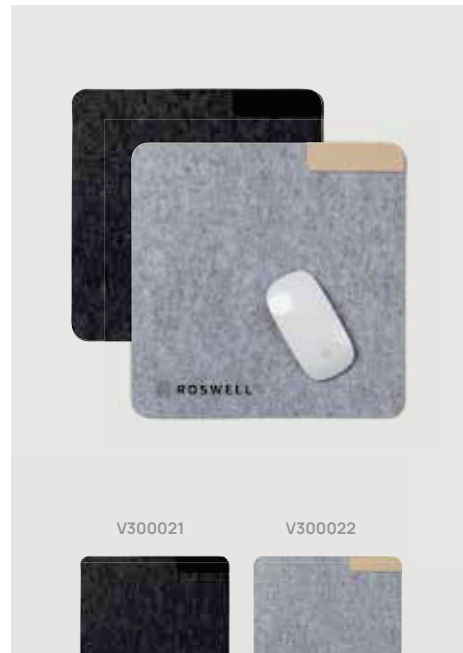

V30002

new

Alfombrilla ratón fieltro reciclado VINGA Albon GRS

Fieltro reciclado **Medidas** 28 x 0,6 x 28 cm **Medidas de marcaje** 150 x 150mm **Técnica de marcaje** Serigrafía por Transferencia

This product contains 93% GRS certified recycled felt, CERTIFIED BY CONTROL UNION CU1162221

Desde	100	250	500	1000	1500
Con marcaje	6,13	5,73	5,45	5,34	5,27
Sin marcaje	4,11	4,00	3,89	3,81	3,74

V77301

new

Cuaderno fieltro reciclado VINGA Albon GRS

Papel • Tamaño A5 • Tapa blanda • Páginas rayadas • 160 páginas • Papel blanco • Papel de 70 g/m2 **Medidas** 15 x 1,5 x 21,9 cm **Medidas de marcaje** 60 x 150mm **Técnica de marcaje** Serigrafía por Transferencia

This product contains 7% GRS certified recycled felt, CERTIFIED BY CONTROL UNION CU1162221

Desde	100	250	500	1000	1500
Con marcaje	11,71	11,16	10,72	10,52	10,34
Sin marcaje	9,69	9,43	9,16	8,99	8,81