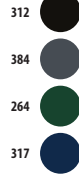

STANDARD
100
CQ 1094/4
IFTH
www.oeko-tex.com

unicolor