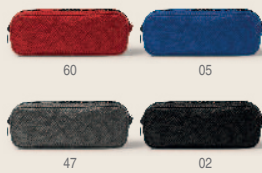

# NEW RECYCLED PENCIL CASES

1338 Montu

1337 Dilu

1079 Sunte

1322 Sango

RECYCLED PET